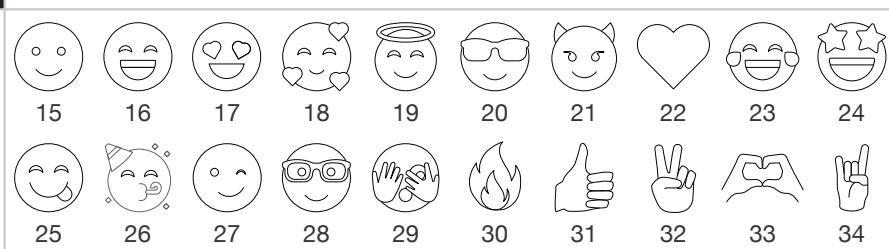

1 SAY IT WITH YOUR LENS SIGNATURE

Engrave your lenses with a personal touch thanks to a library of 400 icons and 20 font options, conveniently categorized for easy selection.

< TRIBALS - 14 icônes

< EMOJI - 20 icônes

< NATURE - 24 icônes

< TRANSPORTATION - 22 icônes

< SYMBOLS - 25 icônes

< CELEBRATION - 19 icônes

< ARABESQUE - 15 icônes

< ZODIAC - 36 icônes

< FOOD - 8 icônes

< LIFESTYLE - 11 icônes